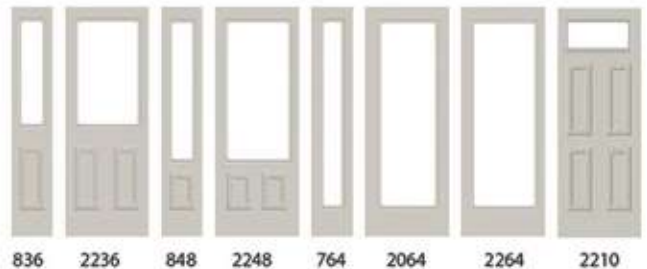

STAINLESS STEEL HINGES

Stainless steel ball bearing hinges are guaranteed Never to Rust !

Anatomy of a Door

DOOR GLASS INSERTS MOST COMMON SIZES

SHOW ROOM & FACTORY ADDRESS : # 1 8241 30 ST SE , CALGARY, AB, T2C 1H8
 TEL : 403 - 903 - 2481
 FAX : 587 - 470 - 0507
 TOLL FREE : 1 - 888 - 818 - 4211
WE BUILD THEM ! WE INSTALL THEM ! WE GUARANTEE THEM !