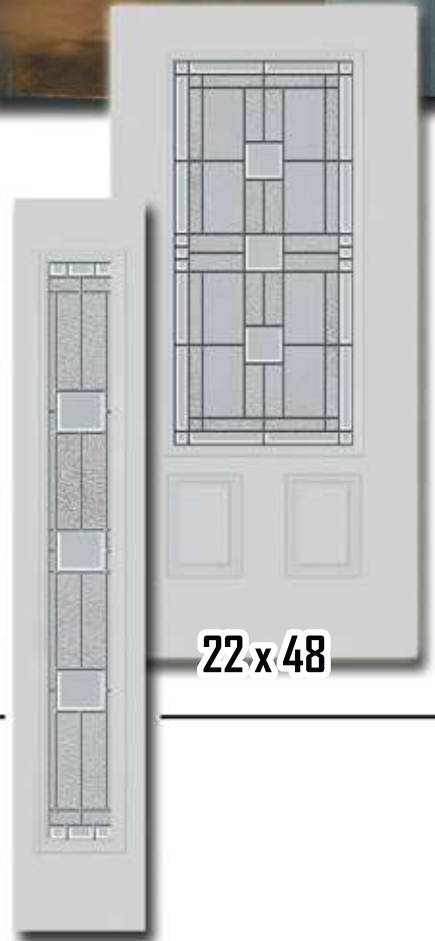

22 x 64

22 x 15.25
Victoria Slab

Privacy Level : 7 High Privacy

Available caming options : Nickel & Patina

22 x 48

Available Sizes:

22 x 64

22 x 48

Privacy Level : 9

Available Sizes:

22 x 64

22 x 48

22 x 36

8 x 36

8 x 48

7 x 64